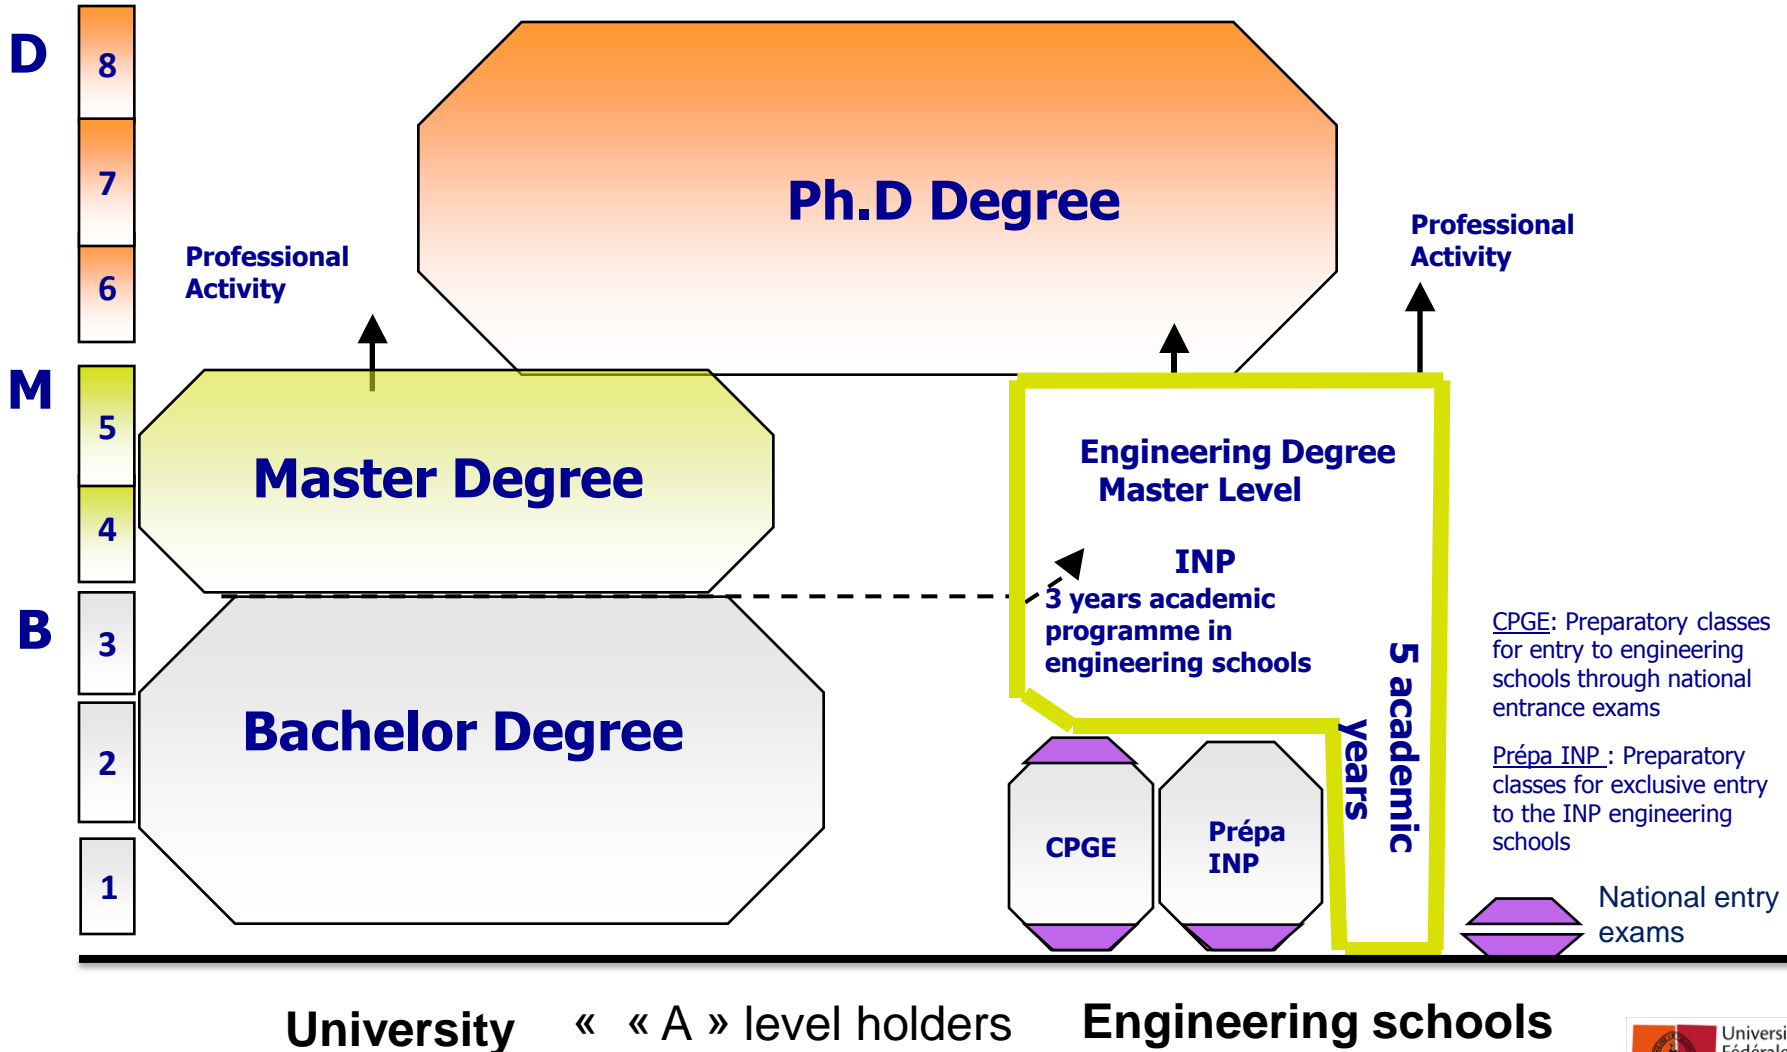

# The French Higher Education System

The French Engineering Degree has the level of a Master degree  
Entry is subjected to high selection through national entry examinations

CPGE: Preparatory classes for entry to engineering schools through national entrance exams

Prépa INP: Preparatory classes for exclusive entry to the INP engineering schools

National entry exams